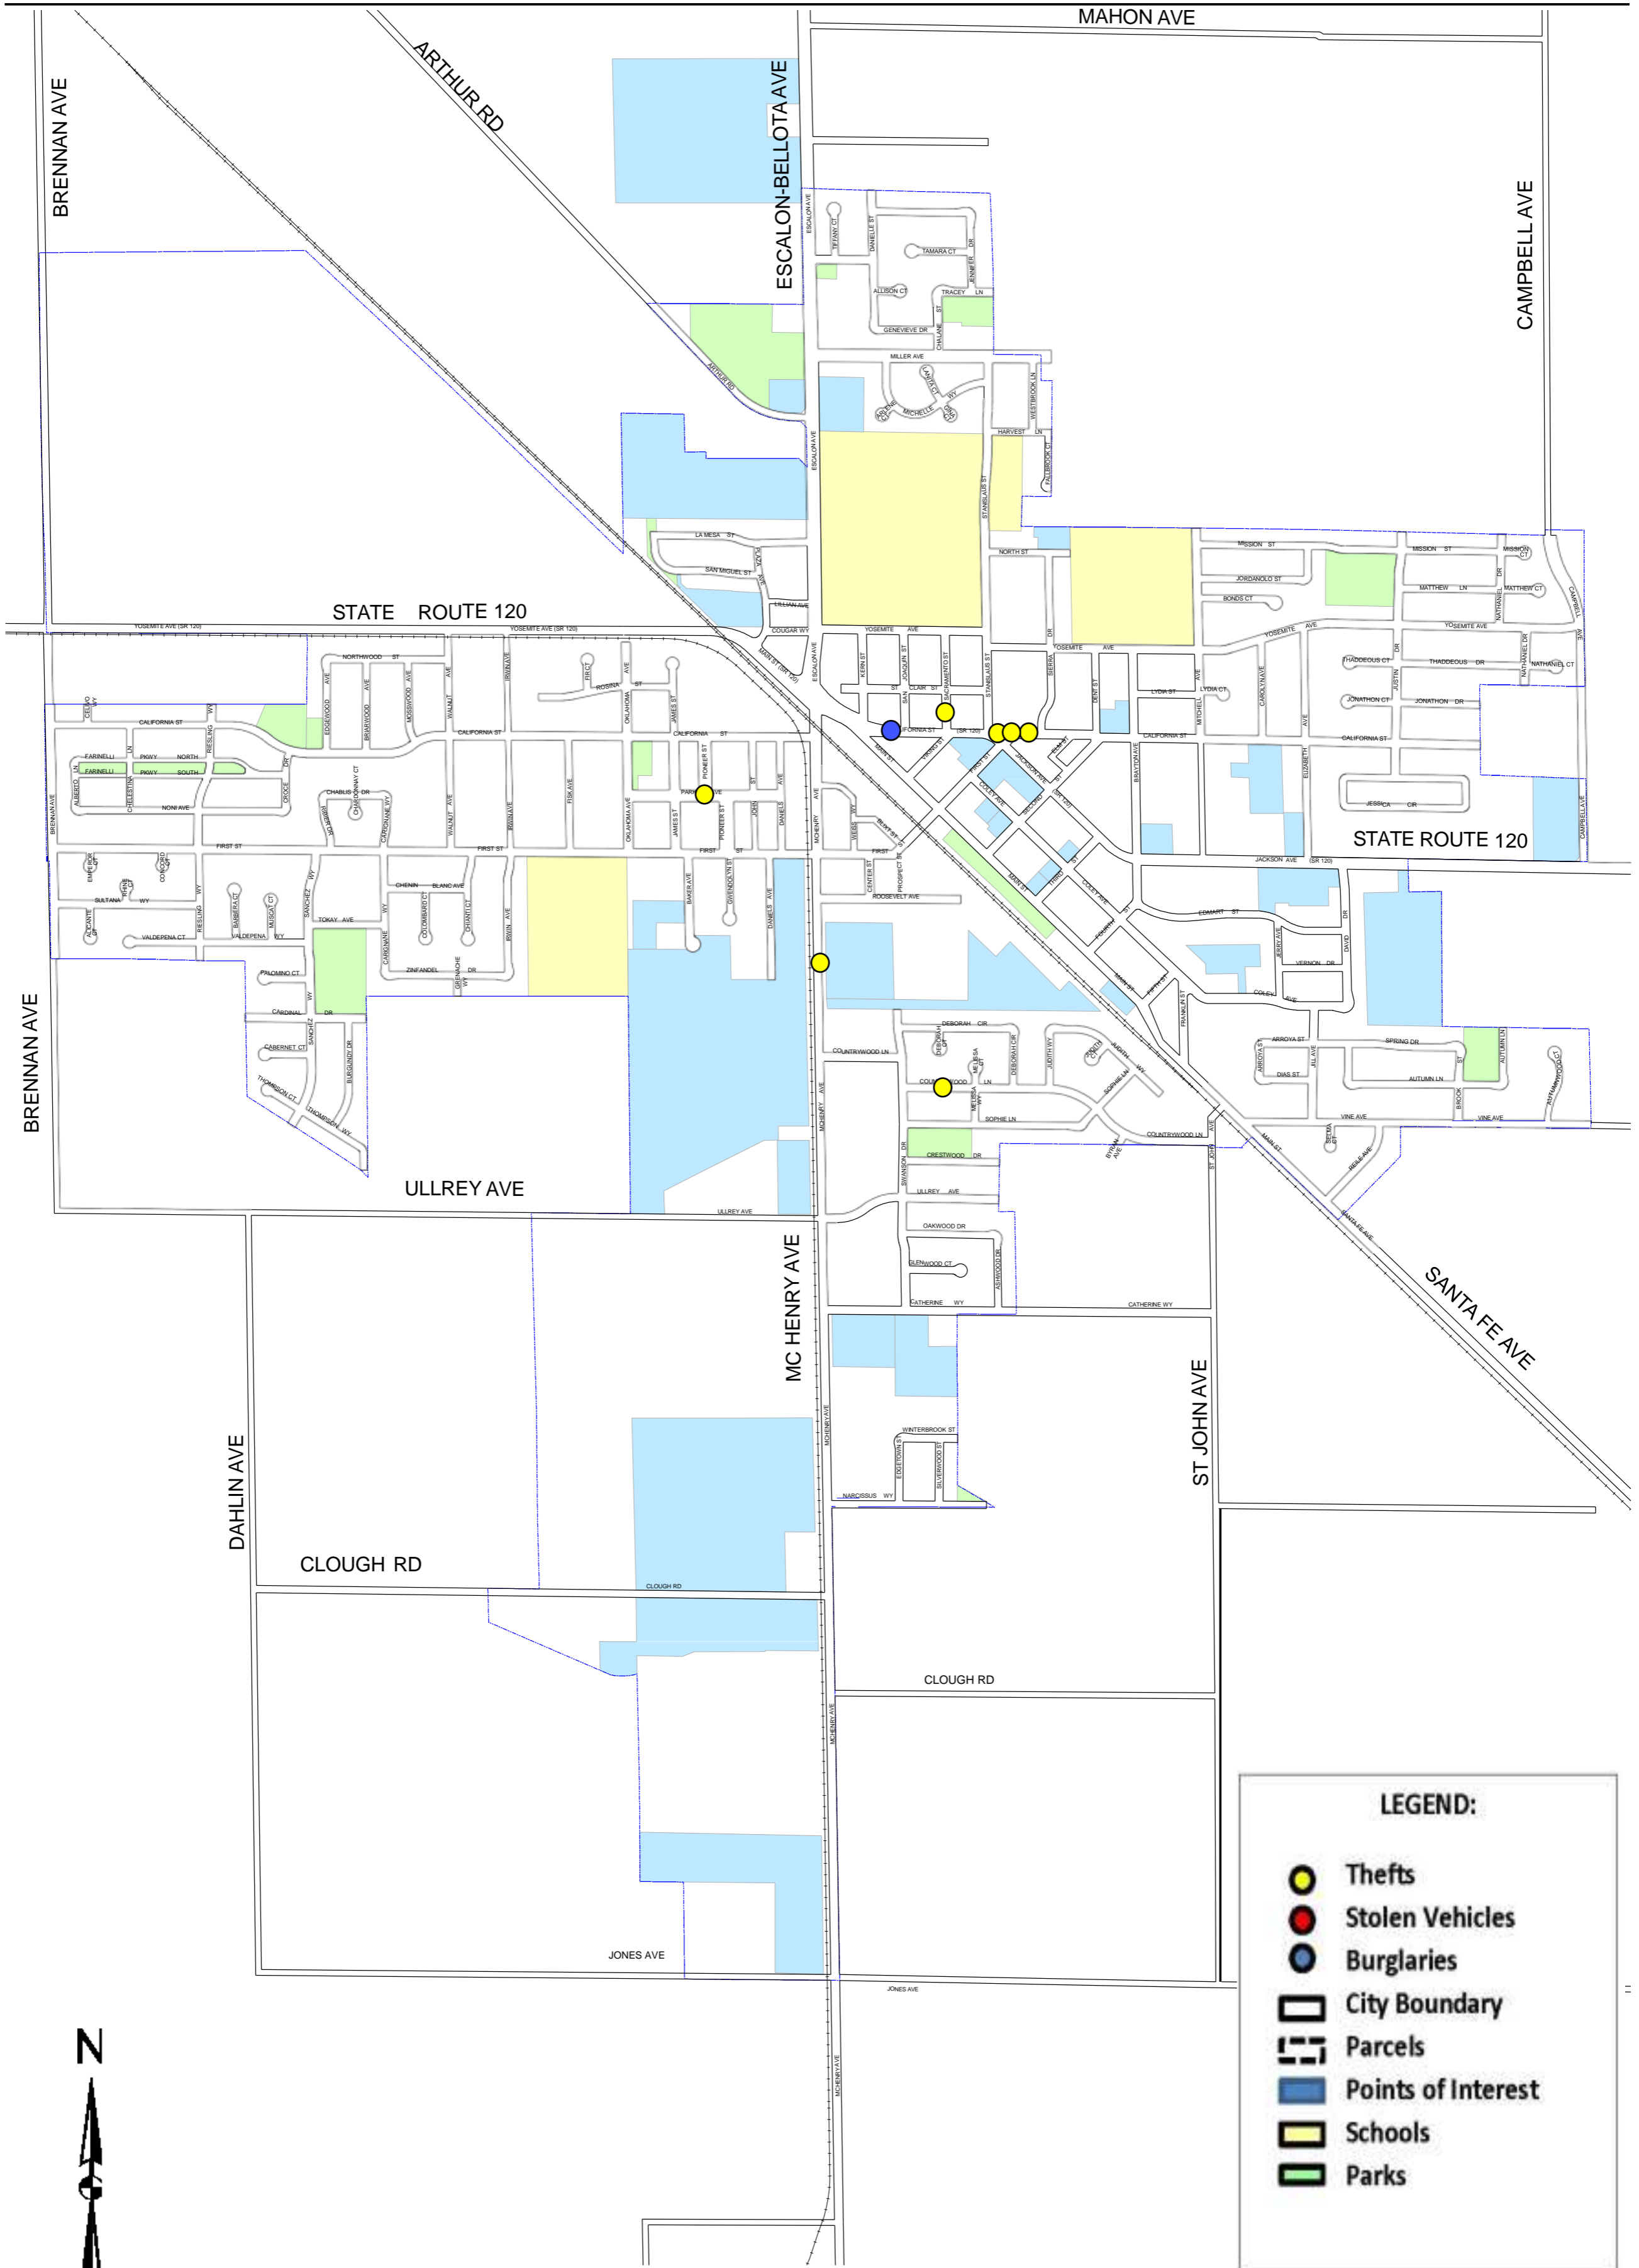

CITY OF ESCALON

Crime Map - August 2018

LEGEND:

- Thefts
- Stolen Vehicles
- Burglaries
- City Boundary
- Parcels
- Points of Interest
- Schools
- Parks