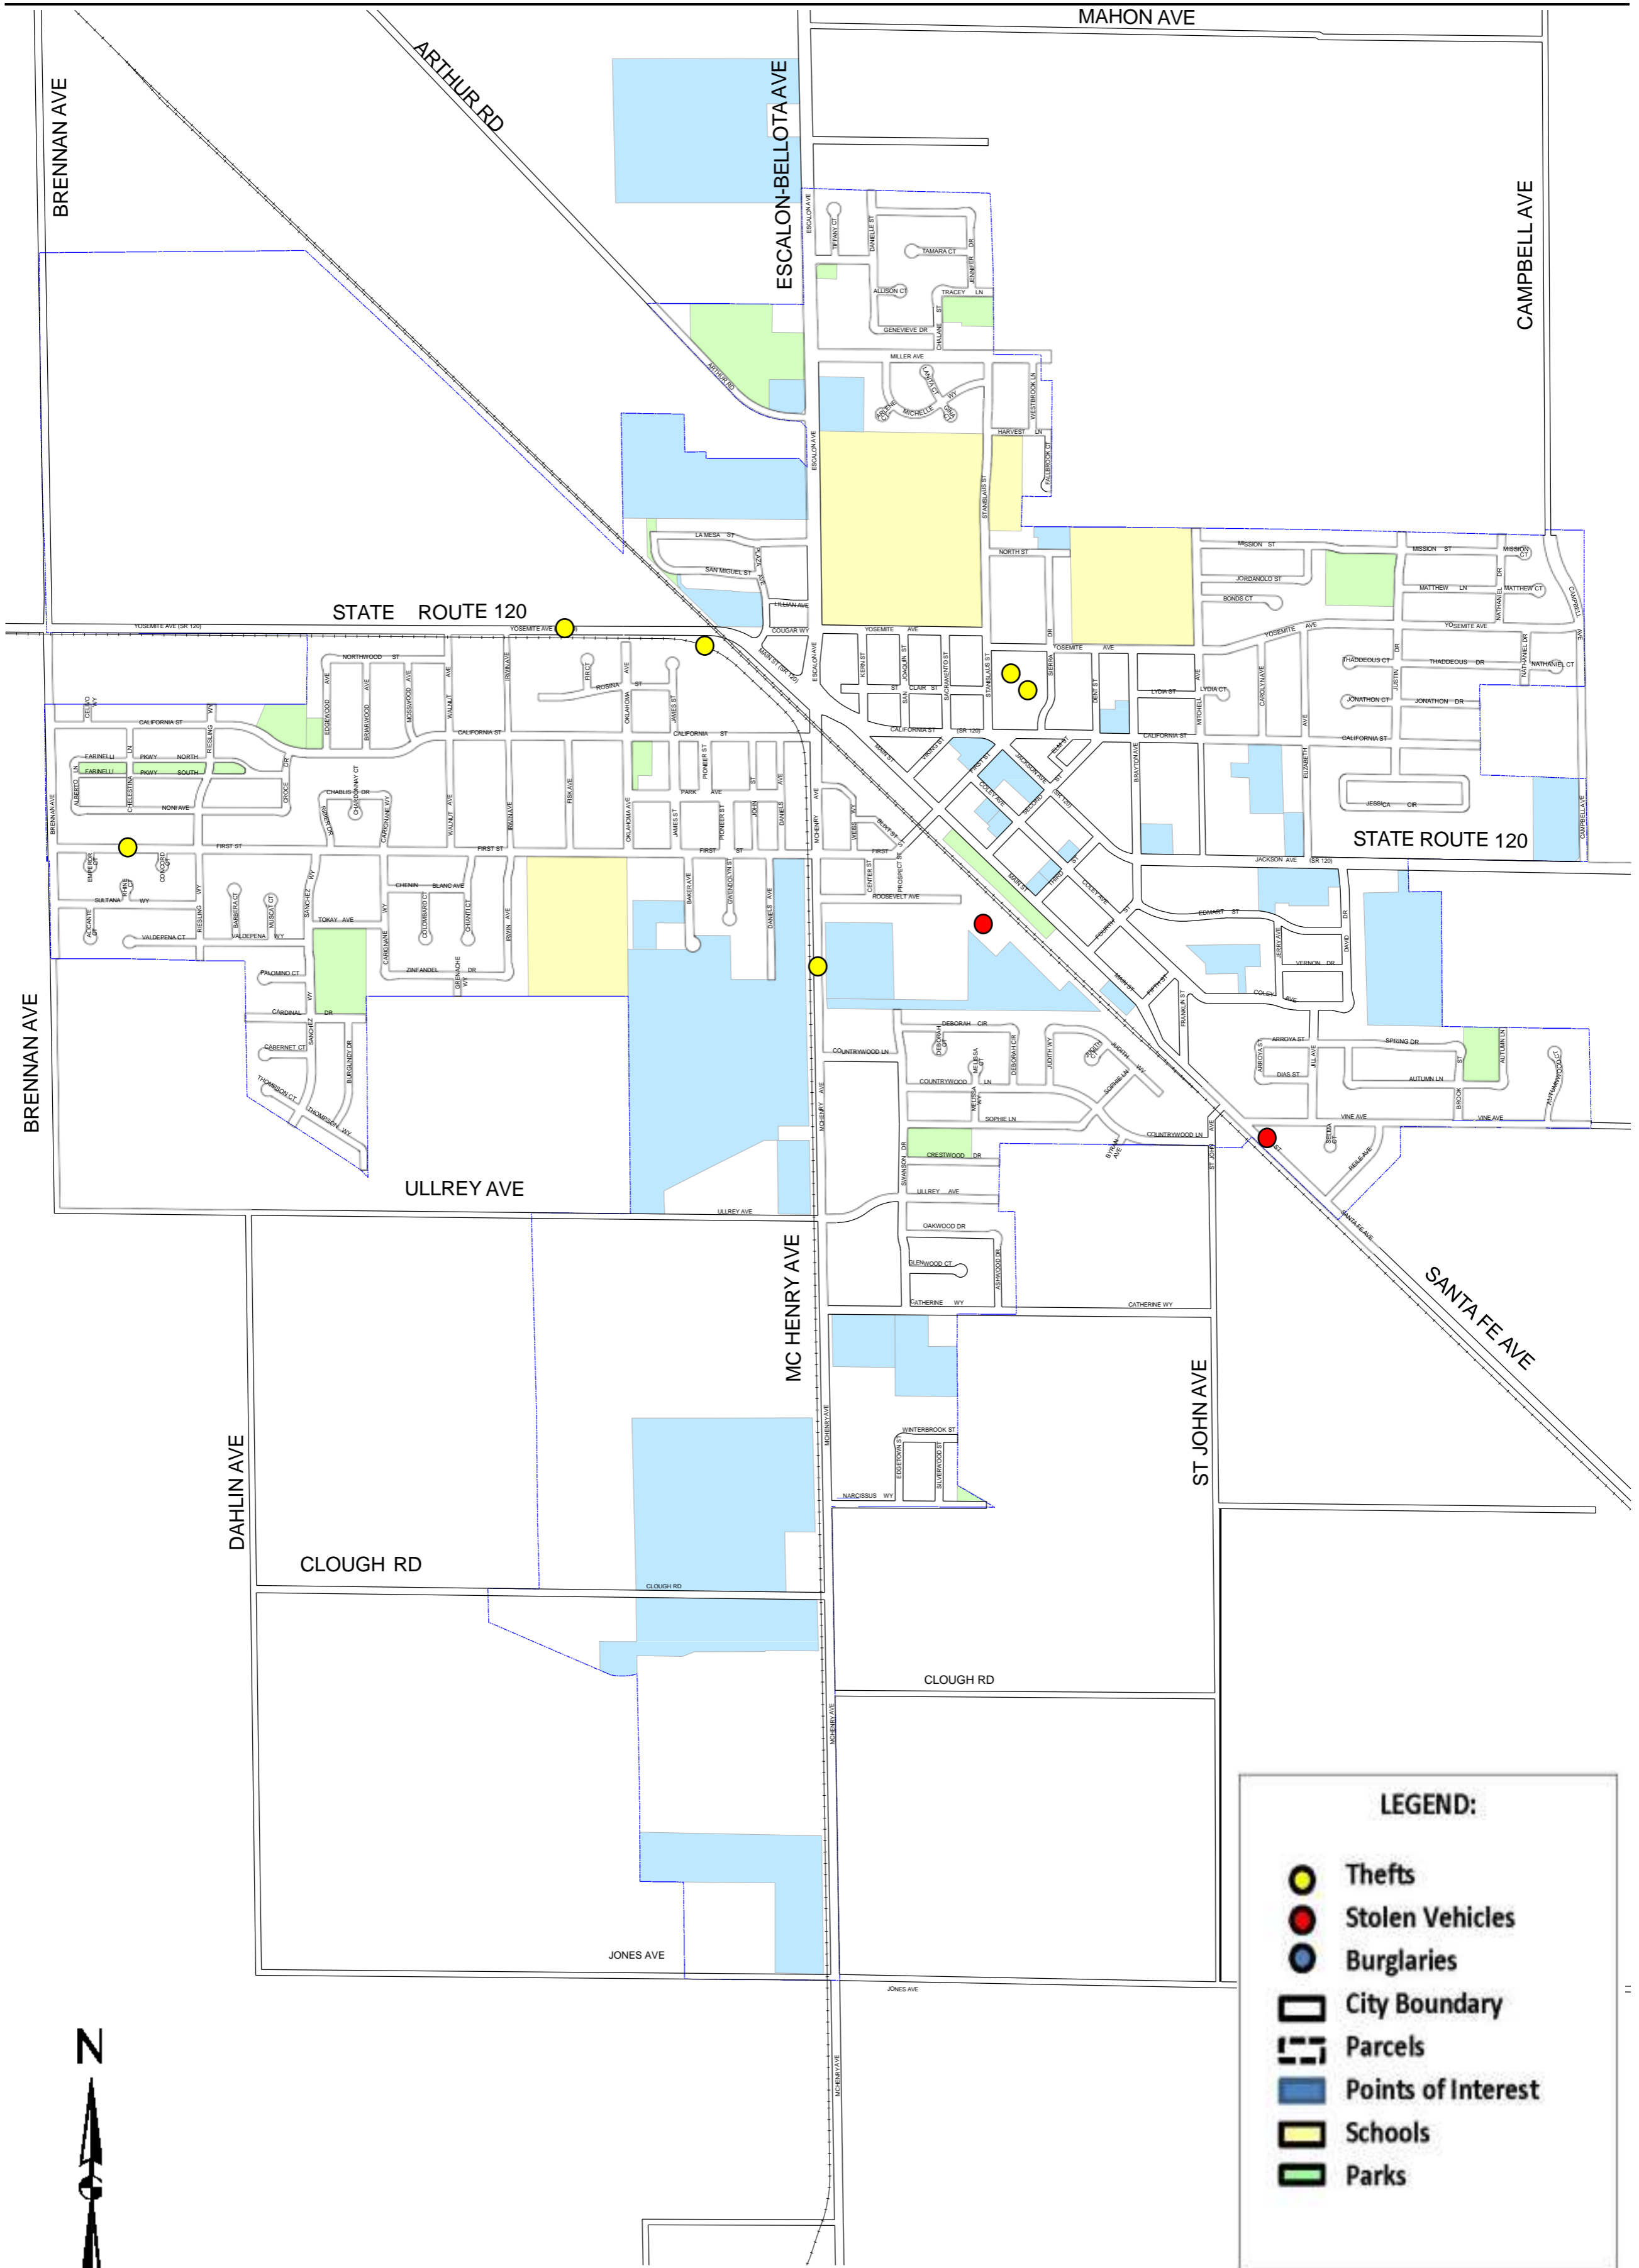

CITY OF ESCALON

Crime Map - March 2019

LEGEND:

- Thefts
- Stolen Vehicles
- Burglaries
- City Boundary
- Parcels
- Points of Interest
- Schools
- Parks