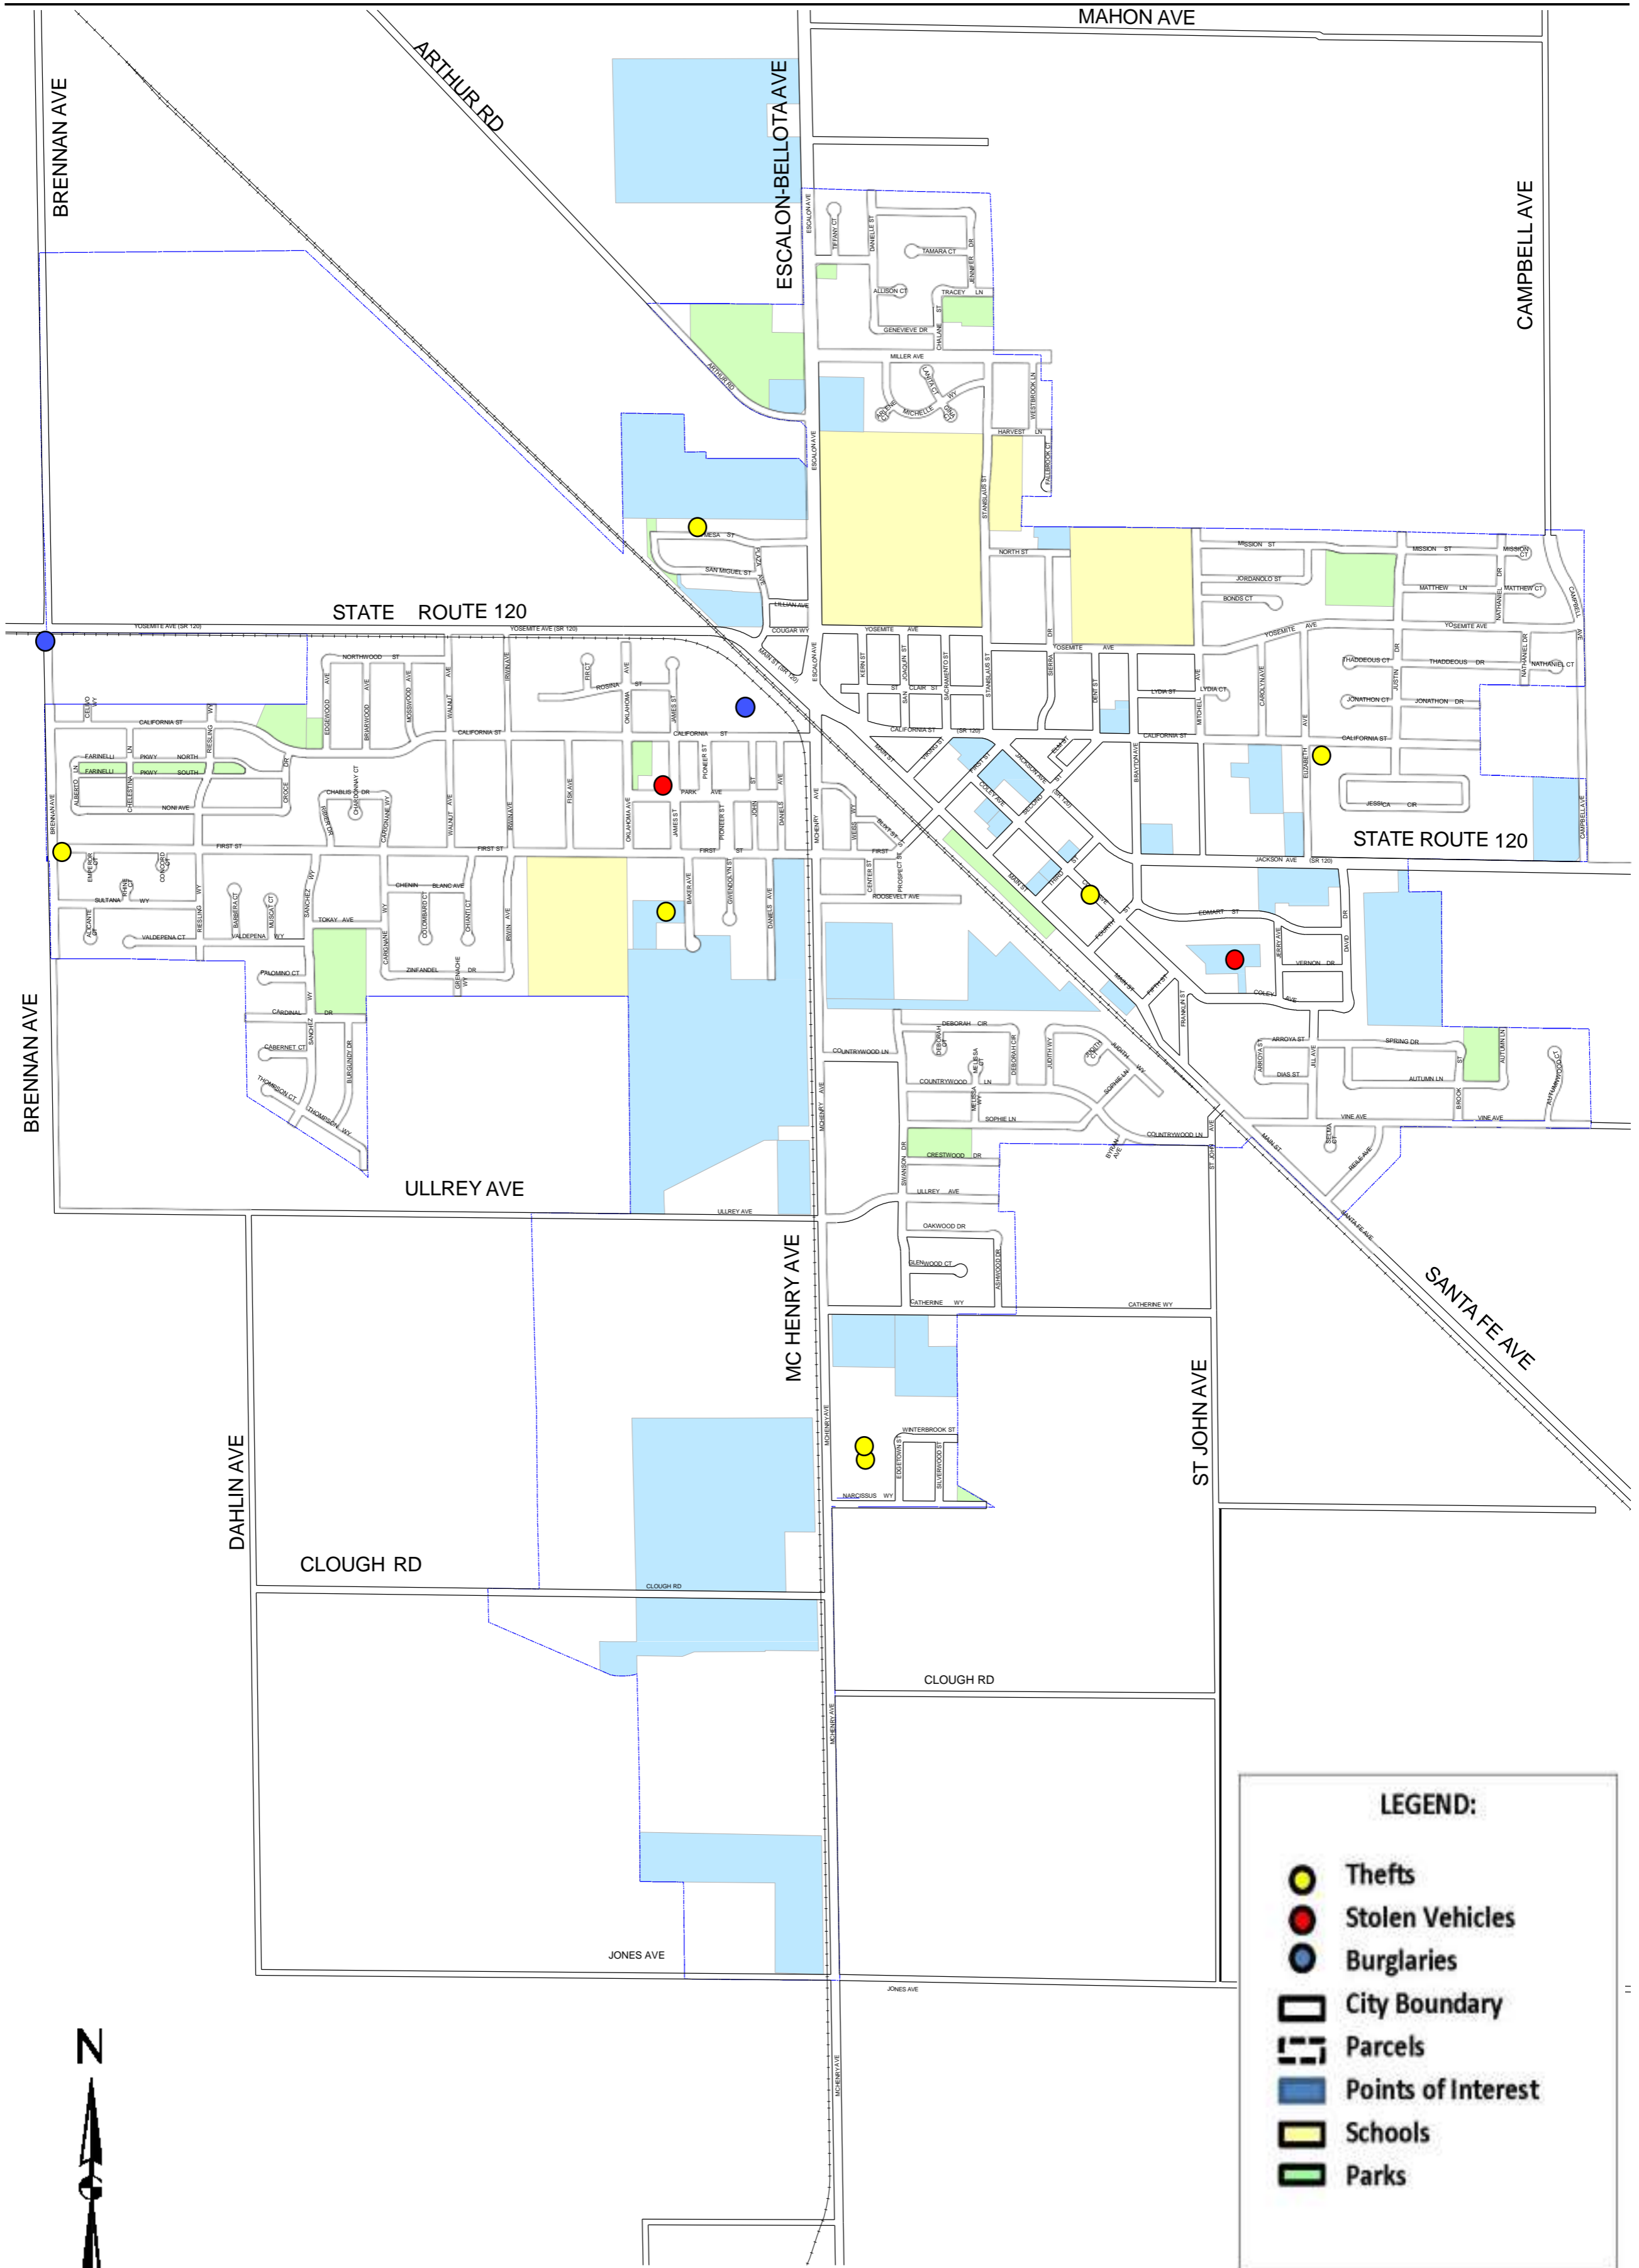

CITY OF ESCALON

Crime Map - January 2020

LEGEND:

- Thefts
- Stolen Vehicles
- Burglaries
- City Boundary
- Parcels
- Points of Interest
- Schools
- Parks